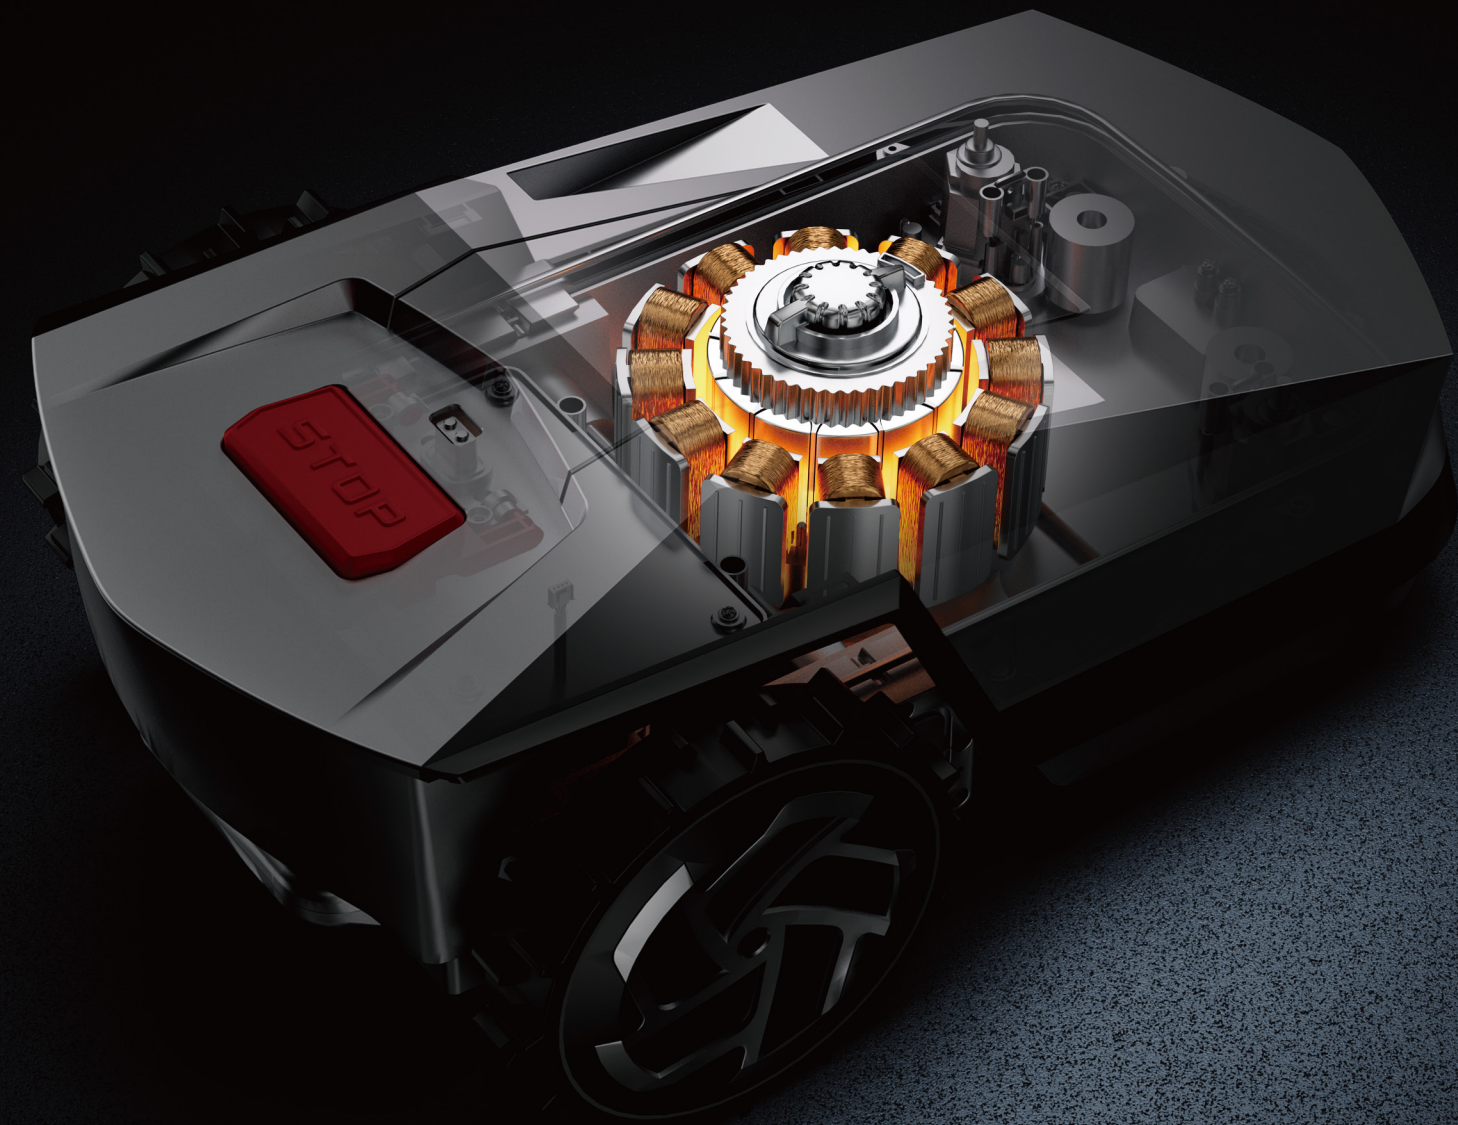

SUPREME CORE COMPONENTS

Redefine excellence with our 5-year warranty, high waterproof grade (IPX6) and superior core components with low-temperature rise, delivering top-tier performance, easy maintenance, and extended lifespan.

Mother board: combining GNSS-IMU navigation system, it automatically adjusts mowing speed, captures precise position and calculates intelligently navigation path.

Leading automotive battery: up to 4 hours endurance

Aerospace motor: strong power to easily pass through any complex lawn condition