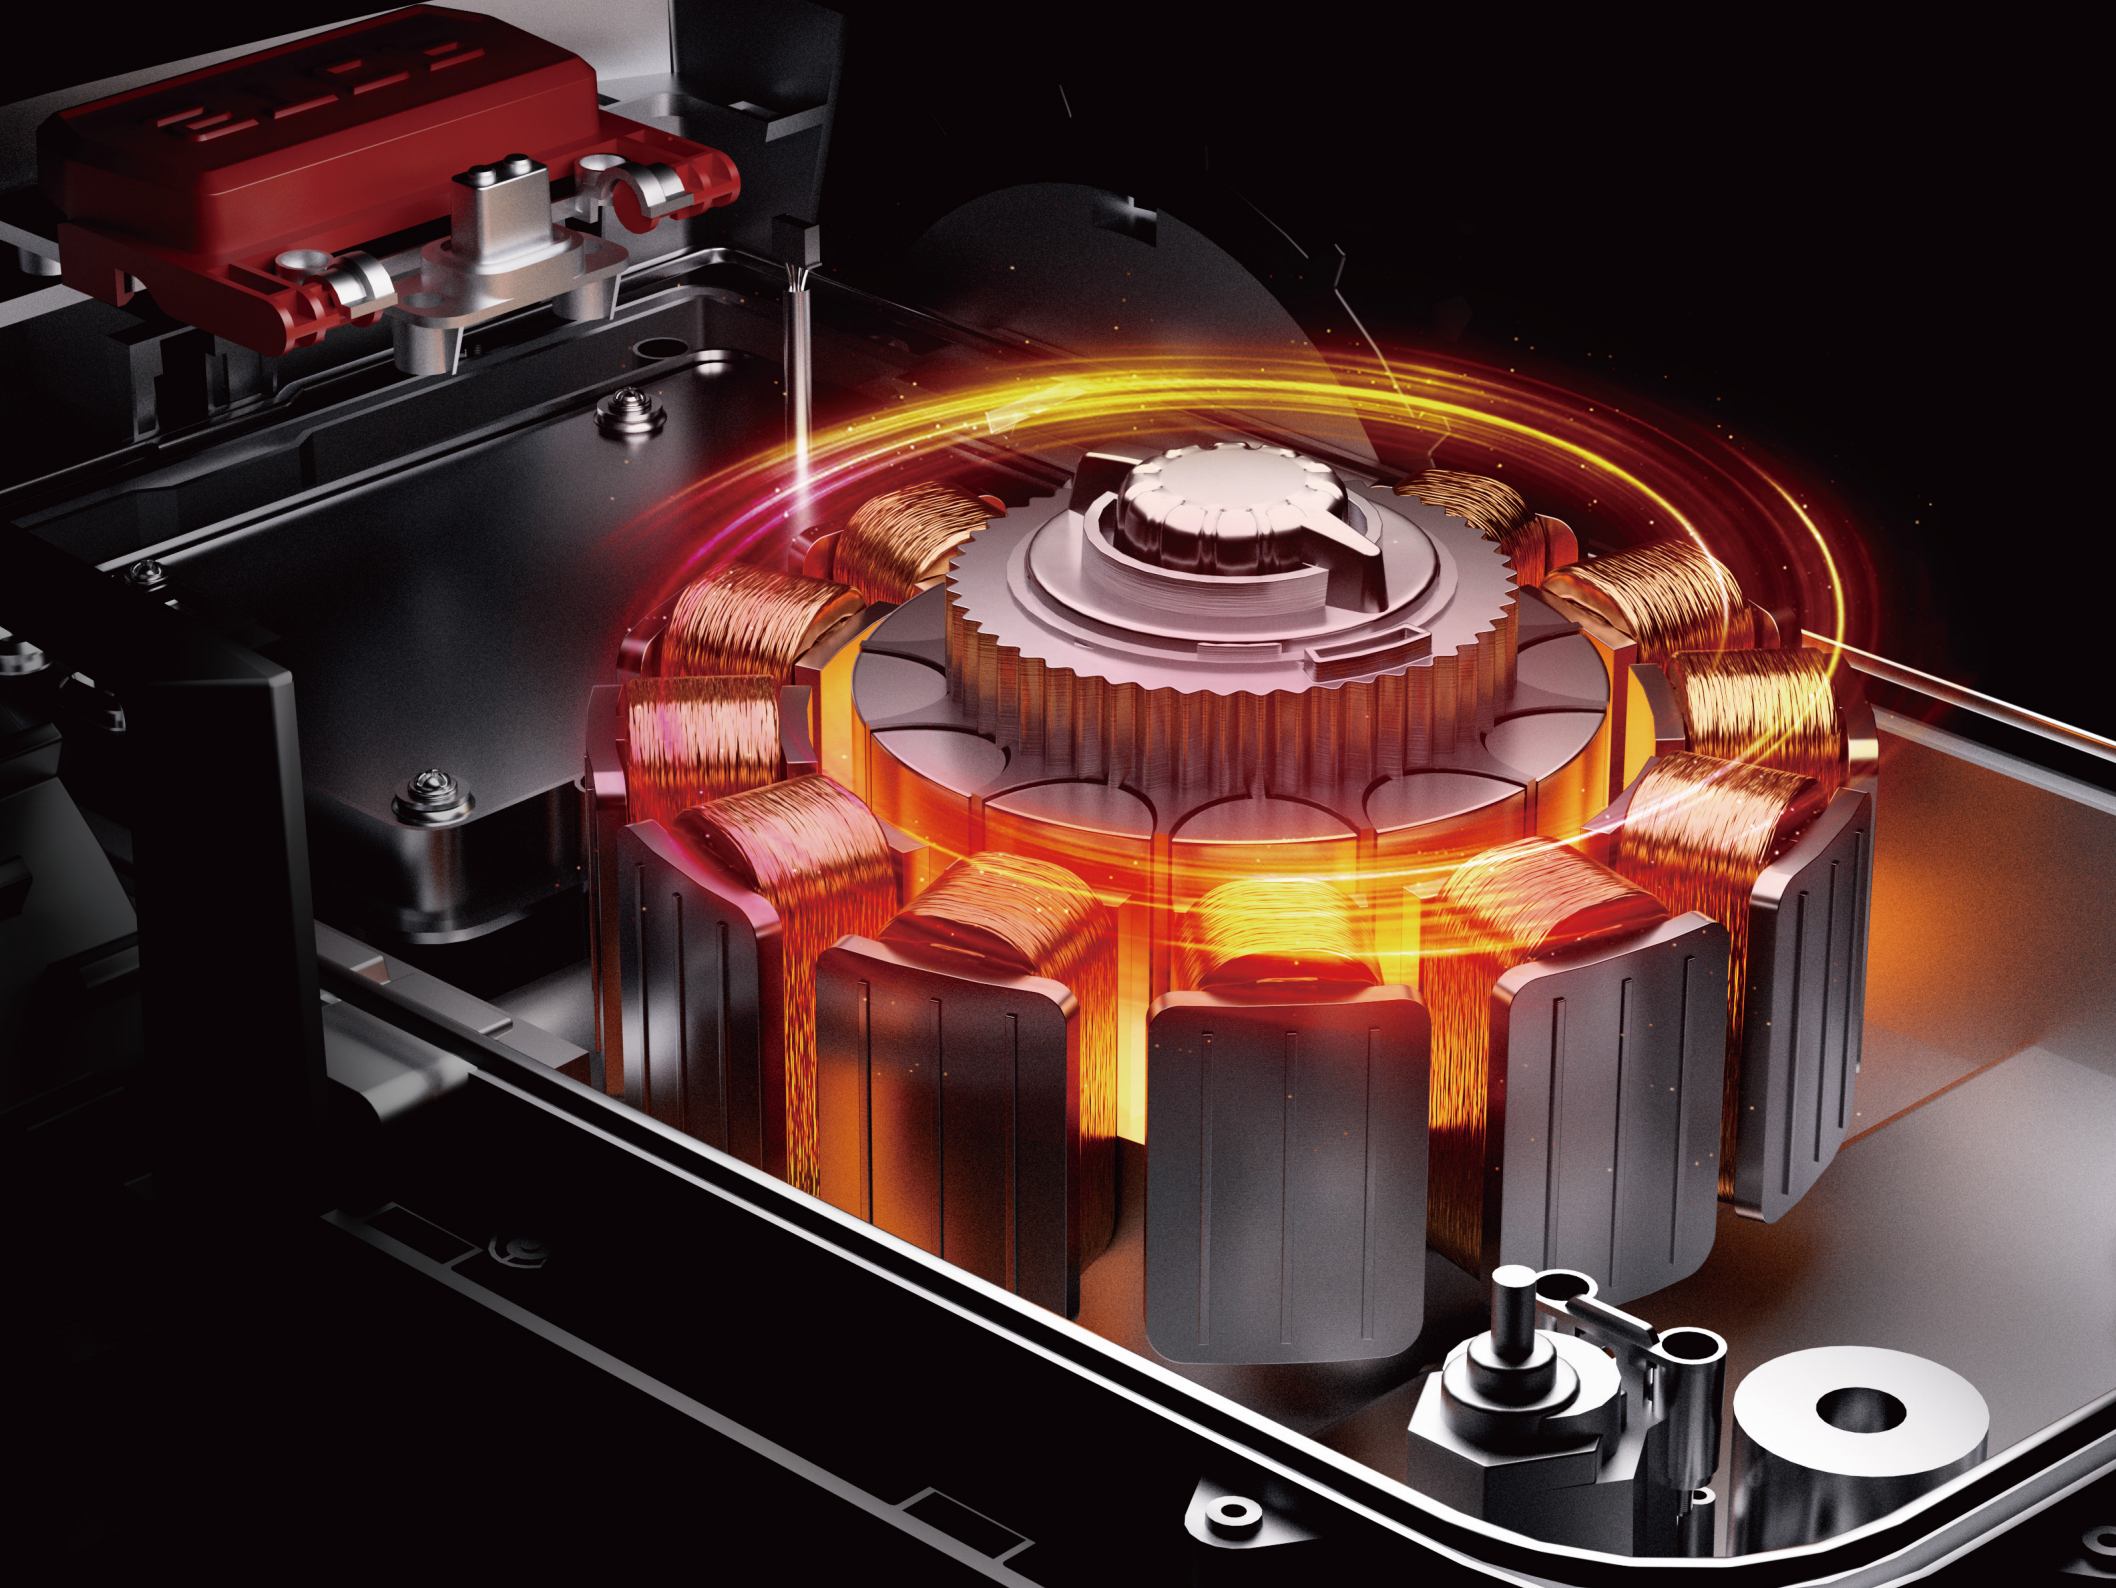

120% BOOST

InverSpeed technology enhances our aerospace-grade motors' performance, elevating a high mowing speed up to 3000rpm. Easily tackle bumpy or uneven surfaces, achieving a superior and even-cut lawn finish.