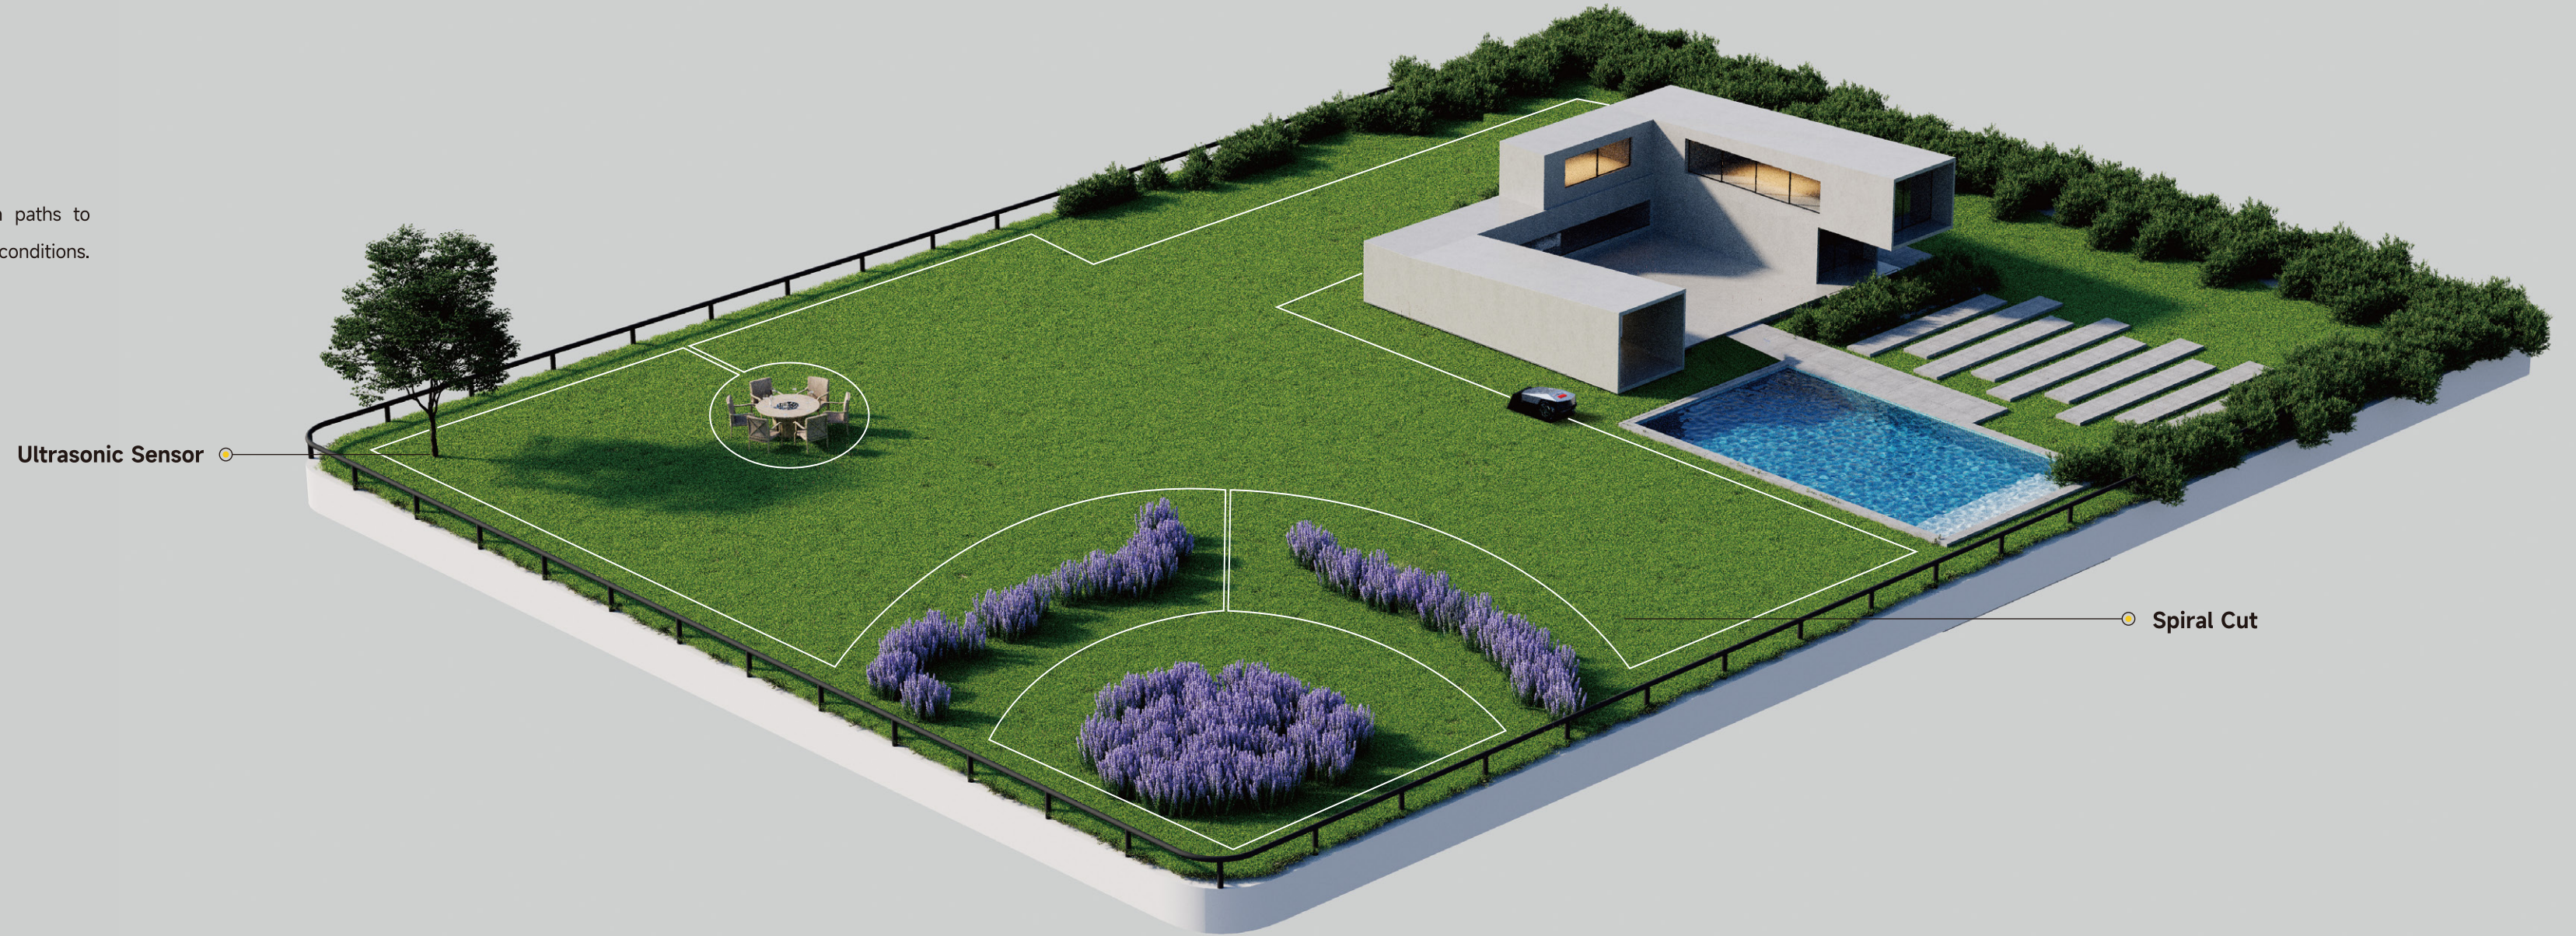

LET'S MOW!

iSpeed offers 3D S-paths and random paths to efficiently handle a wide variety of lawn conditions.

PERFECT WEIGHT-BALANCED STRUCTURE

With a well-designed structure, iSpeed's perfect weight balance, one of the best in industry, improves stability and cutting performance on different lawn conditions, prevents lawn damage and nutrient imbalance.